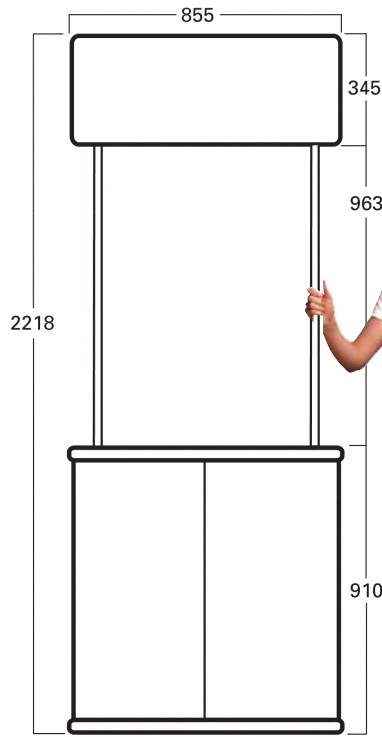

ORIGINAL

CLASSIC

Dimensions & Weights

WEIGHTSKg	
Rigidtop/Stiftop.....	1.48
Top	1.15
Shelf.....	1.09
Bottom	0.96
Body Panel.....	4.63
Pole Set (six pieces) H	2.40
Header.....	0.72
Pole Set (six pieces) M Roof Kit	2.36
Roof Kit	1.78
Door Panel.....	0.85
Bag.....	1.40

PACKING

Individual Reusable Carton	1.00
External Measurements	
920mm x 560mm x 150mm	

Bulk packaging, dimensions and weight dependent on number of units required.

Weights and measurements quoted are approximate.

UNIT AND HEADER

ROOF PANELS

ROOF KIT HEADER

VISUAL GRAPHIC SIZE

HEADER

FOLD ON UNDERSIDE

GRAPHIC SIZE FOR ONE AND TWO SHELF UNIT

ALLOW 37.5mm FOR TOP AND BOTTOM