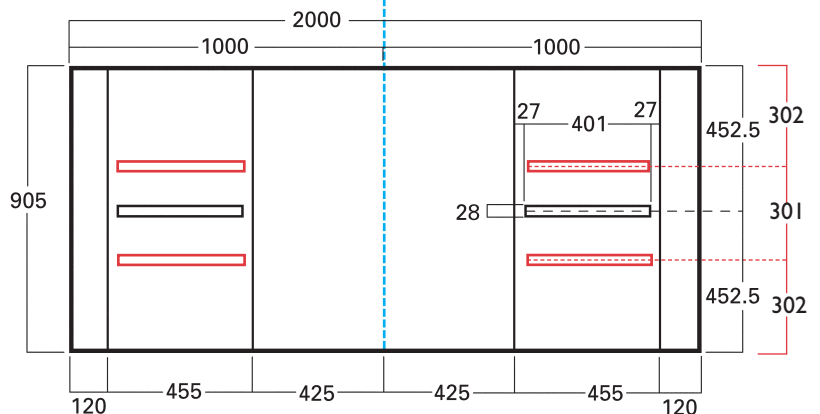

ORIGINAL

CLASSIC

Dimensions & Weights

WEIGHTSKg	
Rigidtop/Stiftop.....	1.48
Top	1.15
Shelf.....	1.09
Bottom	0.96
Body Panel.....	4.63
Pole Set (six pieces) H	2.40
Header.....	0.72
Pole Set (six pieces) M Roof Kit	2.36
Roof Kit	1.78
Door Panel.....	0.85
Bag.....	1.40

PACKING

Individual Reusable Carton	1.00
External Measurements	
920mm x 560mm x 150mm	

Bulk packaging, dimensions and weight dependent on number of units required.

Weights and measurements quoted are approximate.

UNIT AND HEADER

ROOF PANELS

ROOF KIT HEADER

VISUAL GRAPHIC SIZE

HEADER

FOLD ON UNDERSIDE

GRAPHIC SIZE FOR ONE AND TWO SHELF UNIT

ALLOW 37.5mm FOR TOP AND BOTTOM