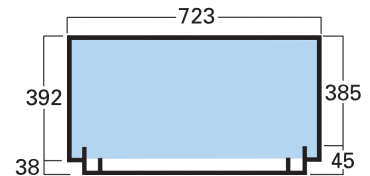

ORIGINAL

CLASSIC

Dimensions & Weights

WEIGHTSKg	
Rigidtop/Stiftop.....	1.48
Top	1.15
Shelf.....	1.09
Bottom	0.96
Body Panel.....	4.63
Pole Set (six pieces) H	2.40
Header.....	0.72
Pole Set (six pieces) M Roof Kit	2.36
Roof Kit	1.78
Door Panel.....	0.85
Bag.....	1.40

PACKING

Individual Reusable Carton	1.00
External Measurements	
920mm x 560mm x 150mm	

Bulk packaging, dimensions and weight dependent on number of units required.

Weights and measurements quoted are approximate.

UNIT AND HEADER

ROOF PANELS

ROOF KIT HEADER

VISUAL GRAPHIC SIZE

HEADER

FOLD ON UNDERSIDE

GRAPHIC SIZE FOR ONE AND TWO SHELF UNIT

ALLOW 37.5mm FOR TOP AND BOTTOM