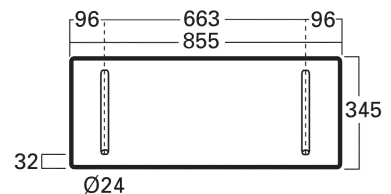

ORIGINAL

CLASSIC

Dimensions & Weights

WEIGHTSKg	
Rigidtop/Stiftop.....	1.48
Top	1.15
Shelf.....	1.09
Bottom	0.96
Body Panel.....	4.63
Pole Set (six pieces) H	2.40
Header.....	0.72
Pole Set (six pieces) M Roof Kit	2.36
Roof Kit	1.78
Door Panel.....	0.85
Bag.....	1.40

PACKING

Individual Reusable Carton	1.00
External Measurements	
920mm x 560mm x 150mm	

Bulk packaging, dimensions and weight dependent on number of units required.

Weights and measurements quoted are approximate.

UNIT AND HEADER

ROOF PANELS

ROOF KIT HEADER

VISUAL GRAPHIC SIZE

HEADER

FOLD ON UNDERSIDE

GRAPHIC SIZE FOR ONE AND TWO SHELF UNIT

ALLOW 37.5mm FOR TOP AND BOTTOM