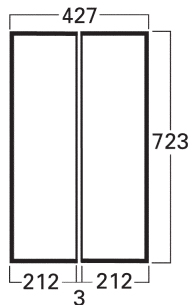

ORIGINAL

CLASSIC

Dimensions & Weights

WEIGHTSKg	
Rigidtop/Stiftop.....	1.48
Top	1.15
Shelf.....	1.09
Bottom	0.96
Body Panel.....	4.63
Pole Set (six pieces) H	2.40
Header.....	0.72
Pole Set (six pieces) M Roof Kit	2.36
Roof Kit	1.78
Door Panel.....	0.85
Bag.....	1.40

PACKING

Individual Reusable Carton	1.00
External Measurements	
920mm x 560mm x 150mm	

Bulk packaging, dimensions and weight dependent on number of units required.

Weights and measurements quoted are approximate.

UNIT AND HEADER

ROOF PANELS

ROOF KIT HEADER

VISUAL GRAPHIC SIZE

HEADER

FOLD ON UNDERSIDE

GRAPHIC SIZE FOR ONE AND TWO SHELF UNIT

ALLOW 37.5mm FOR TOP AND BOTTOM