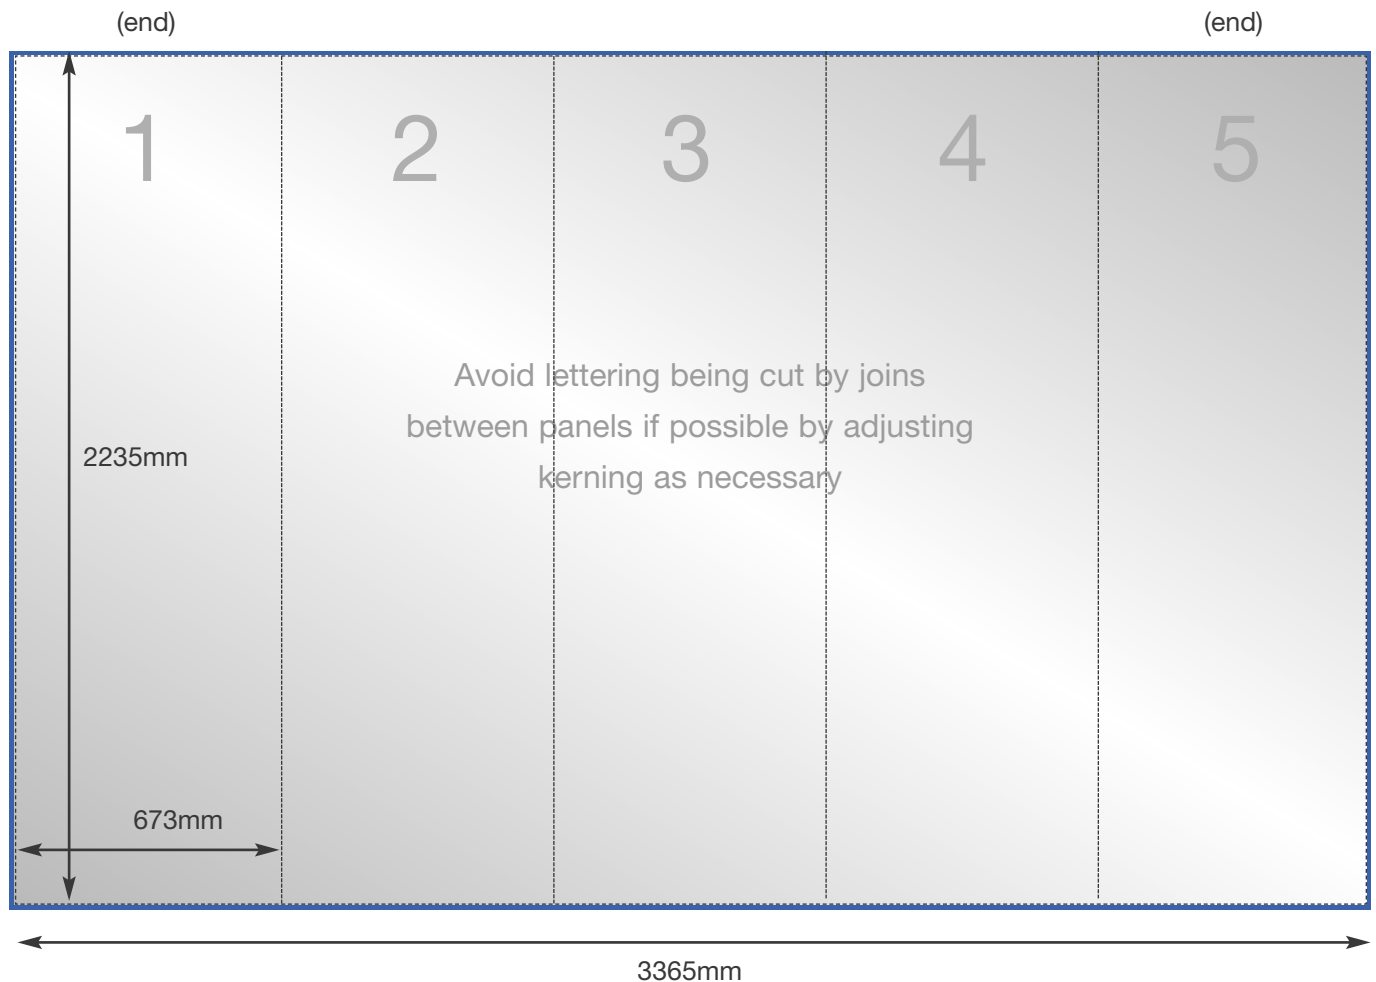

# 3x3 Curved Pop Up Graphic Specification

## Front Panels

Overall graphic area  
2235mm x 3365mm  
N.B. as approximately 50% of the (end) curve panel width may be concealed from view - position text and image accordingly

Overall finished print size  
2235mm x 3365mm  
(5 panels 673mm width)

Overall image bleed area  
2255 x 3385mm  
(10mm top and sides on end panels)

*REAR GRAPHIC WIDTHS (IF REQUIRED):*  
Each graphic panel changes to 812mm wide if printing graphics to the rear of the curved system. They are wider to account for the larger radius.