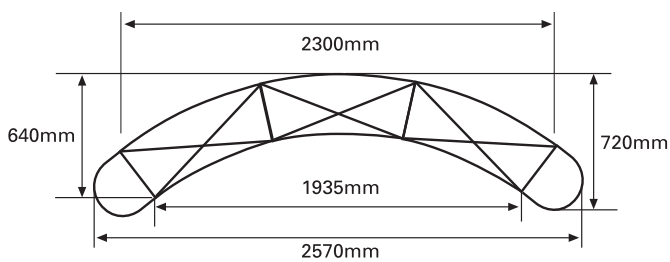

# 3x3 Curved Pop Up Graphic Specification

## Front Panels

Overall graphic area  
2235mm x 3365mm  
N.B. as approximately 50% of the (end) curve panel width may be concealed from view - position text and image accordingly

Overall finished print size  
2235mm x 3365mm  
(5 panels 673mm width)

Overall image bleed area  
2255 x 3385mm  
(10mm top and sides on end panels)

*REAR GRAPHIC WIDTHS (IF REQUIRED):*  
Each graphic panel changes to 812mm wide if printing graphics to the rear of the curved system. They are wider to account for the larger radius.