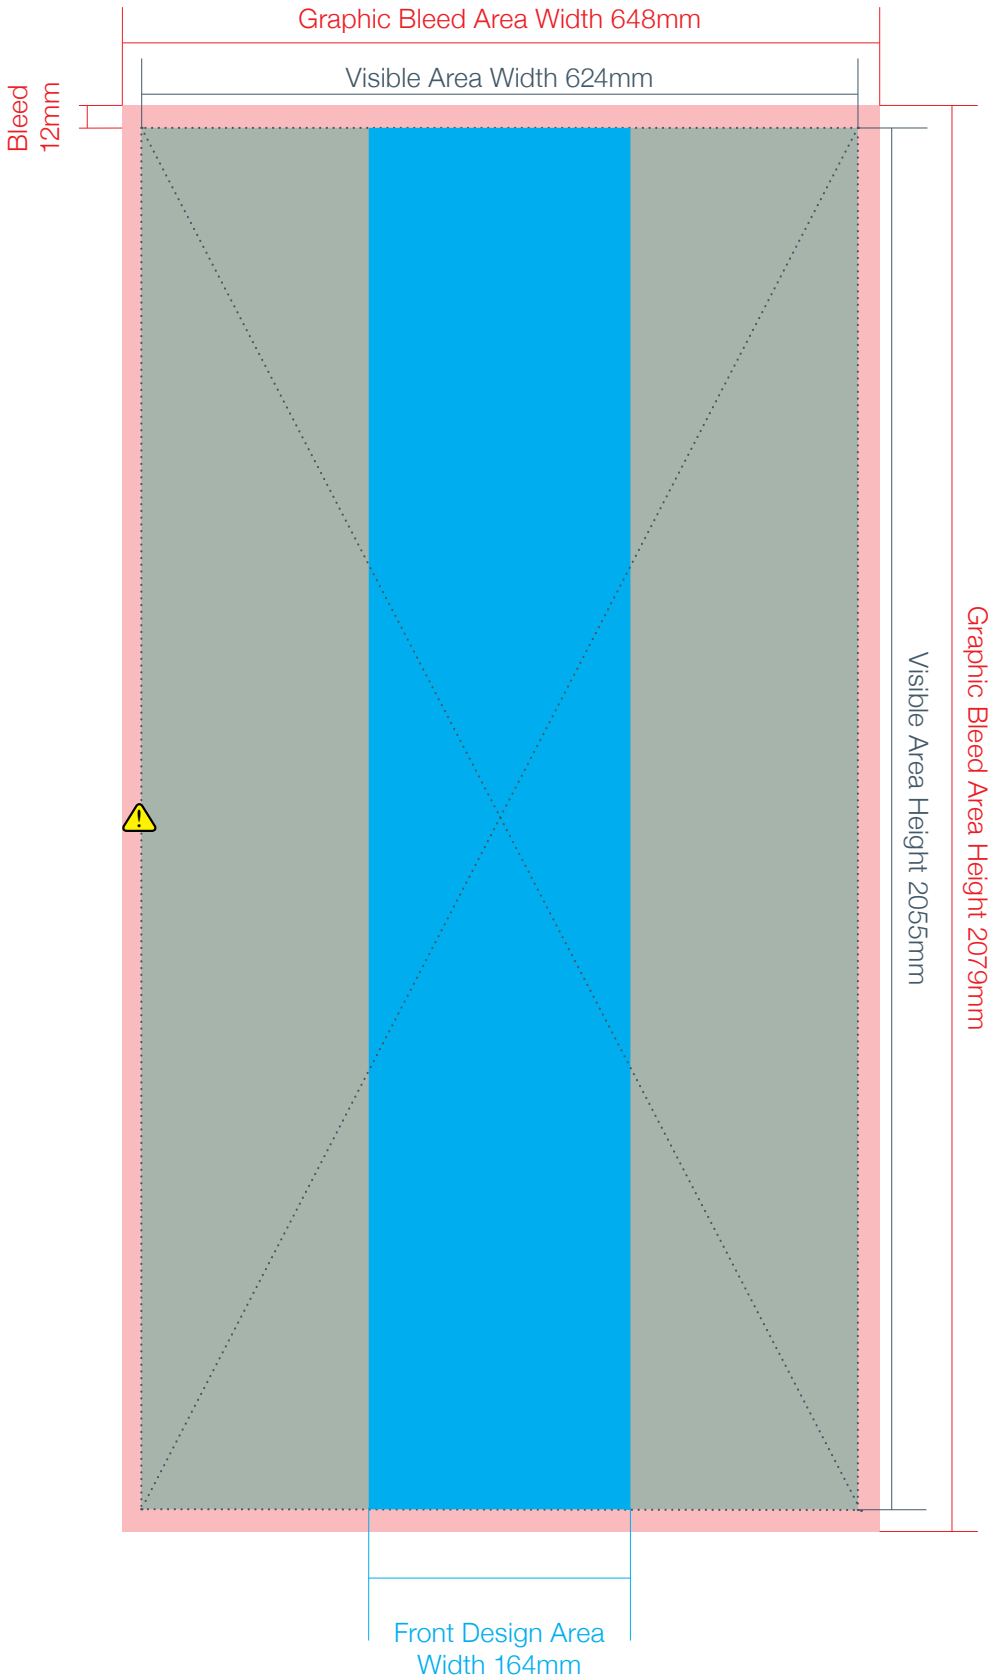

Overall Graphic Size
Lumos Maxi Tower Graphic Template

Visible Graphic Area 
Bleed Area 
Front Visible Area 

 **WARNING:** Graphic doesn't overlap on rear of product, but meets seamlessly