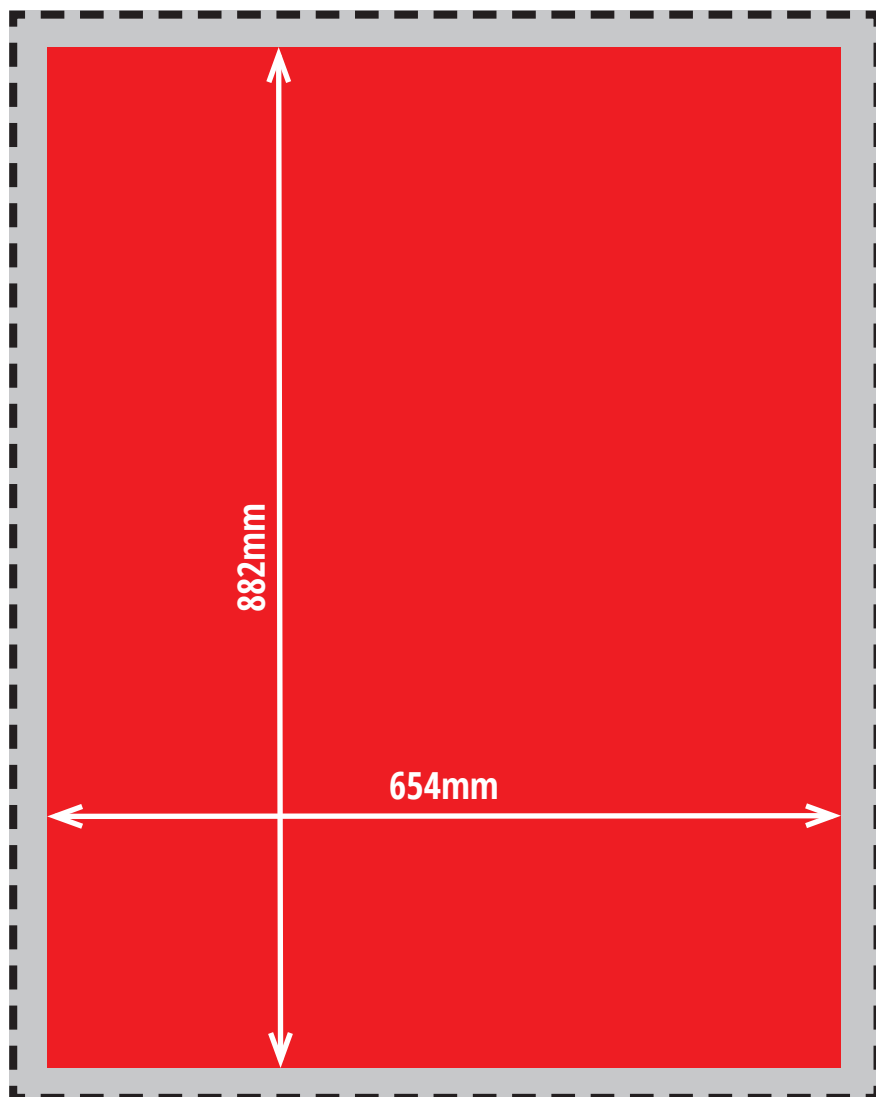

Centro Door - Graphic Specification

Upper Panel (window aperture optional) & Lower Panel

Image print size (inc bleed area)
902mm(h) x 674mm(w)
(10mm bleed on all 4 sides)

Finished trimmed print size
902mm(h) x 674mm(w)
(5mm panel thickness)

Visible graphic area
882mm(h) x 654mm(w)