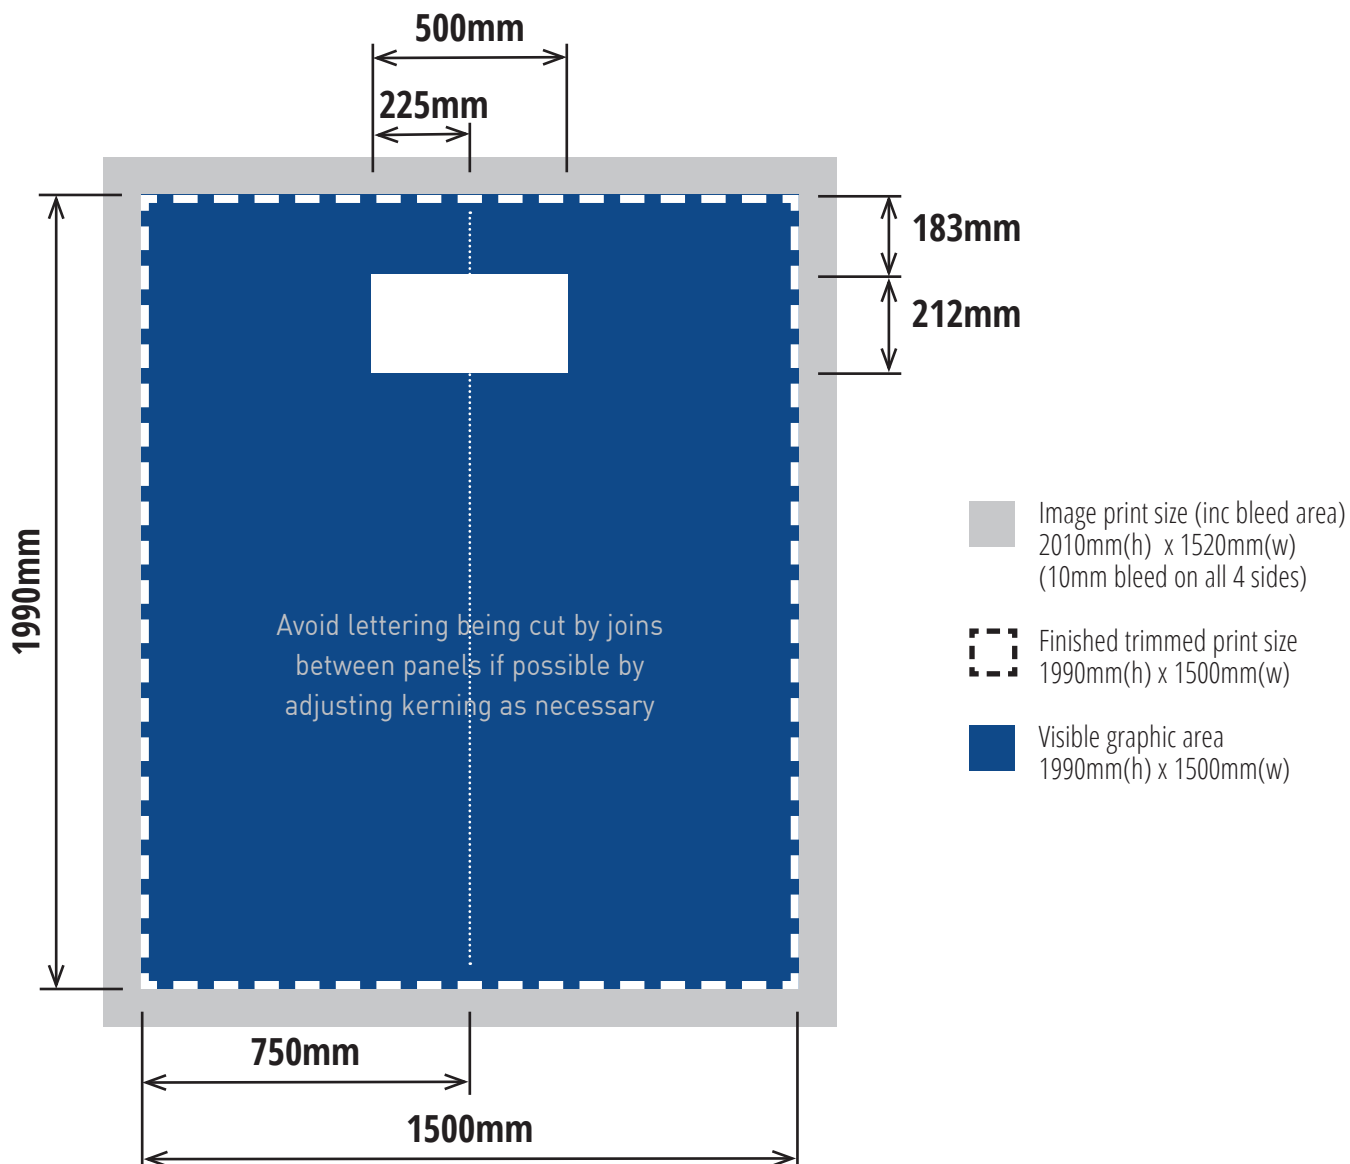

Centro Multimedia - Kit 2 (up to 32" screen) - Graphic Specification

Rear View

Magnetic tape applied to all edges of the graphic panel

Centro Multimedia - Kit 2 (up to 42" screen) - Graphic Specification

Rear View

Magnetic tape applied to all edges of the graphic panel