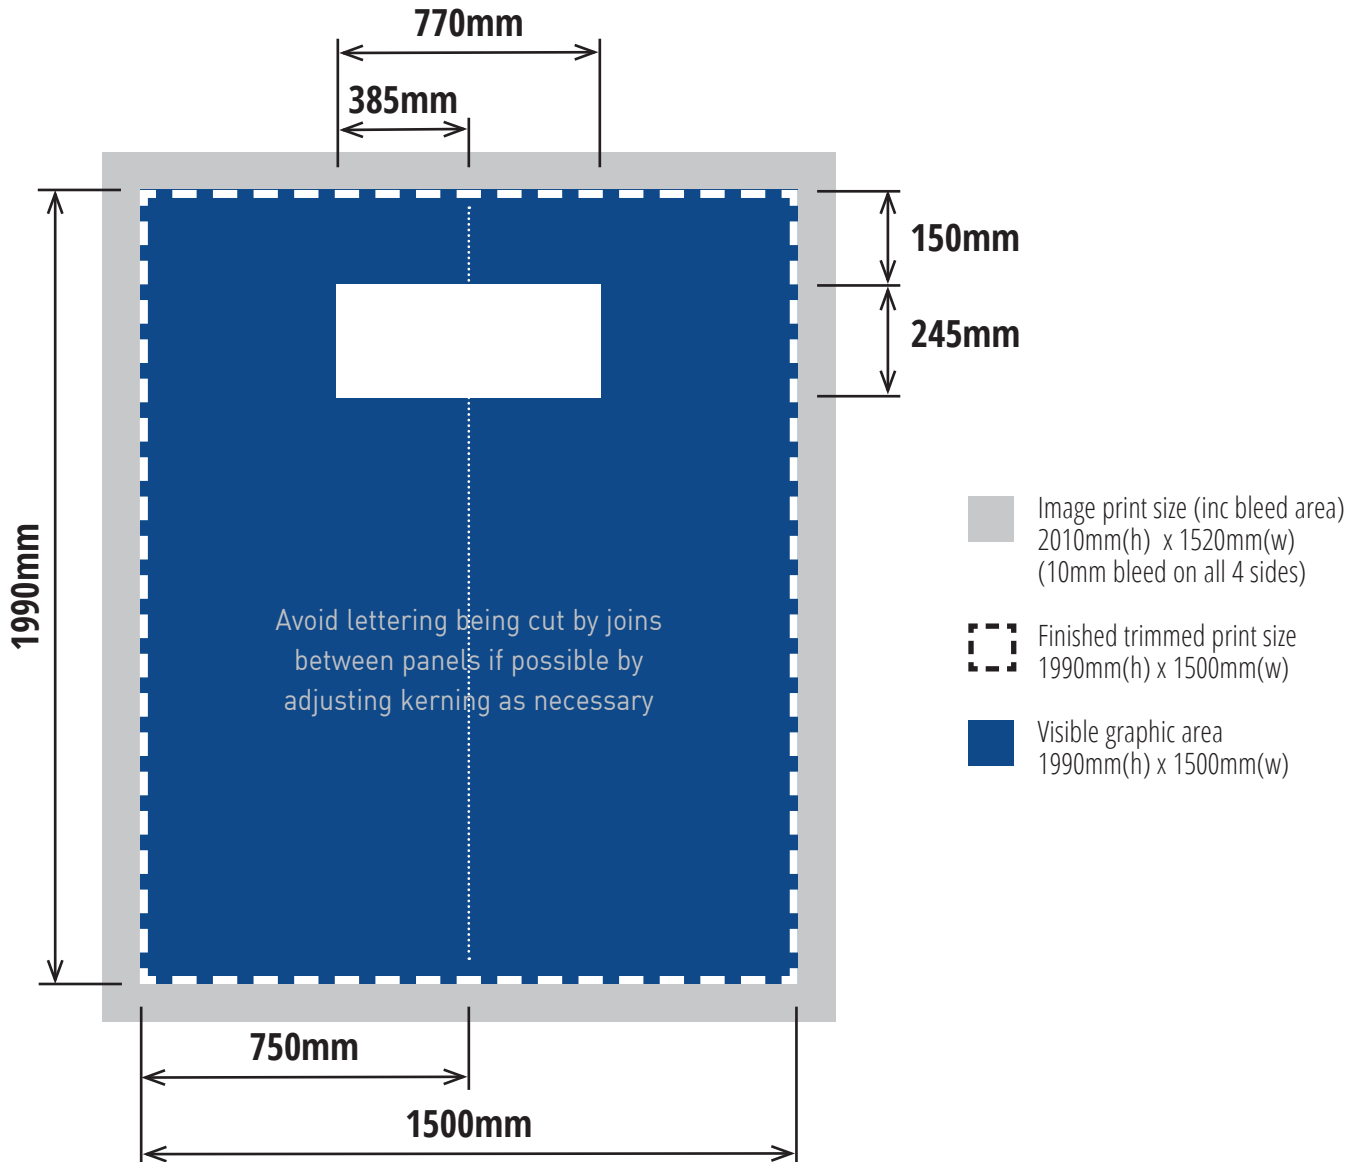

Centro Multimedia - Kit 2 (up to 32" screen) - Graphic Specification

Rear View

Magnetic tape applied to all edges of the graphic panel

Centro Multimedia - Kit 2 (up to 42" screen) - Graphic Specification

Rear View

Magnetic tape applied to all edges of the graphic panel